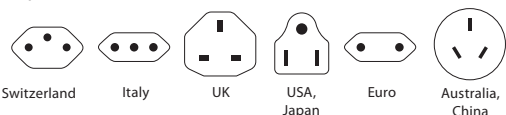

World to Europe USB for 2 & 3-pole and usb devices

The Country Adapters USB from SKROSS are the ideal solution for travellers, who prefer a specific travel destination as well as for hotels and conference centres to provide their international guests the possibility to connect and charge their devices.

With the Country Adapter **World to Europe USB** 2- & 3-pole as well as USB devices from more than 150 countries are applicable in destinations with Schuko standard – mainly in Europe. It safely supports even power-hungry devices like laptop and hairdryer.

Compatibility

Input

Output

Specifications

- Designed in Switzerland
- Travel adapter with USB connection for information technology devices – e.g. mobile phones or MP3 players
- Suitable for equipment with earthed & unearthed plugs (2- & 3-pole) and USB devices
- Receptacles for: Switzerland, Italy, Australia/China, UK, USA/Japan
- Output plug: Europe (Schuko)
- Input voltage: 100 V – 250 V
- Max. load: 16 A
- Power rating: e.g. 100 V – 1600 W / 250 V – 4000 W
- USB output: 5 V / 2100 mA
- Adapter does not convert voltage