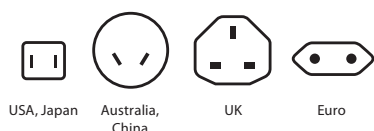

Specifications

- Designed in Switzerland
- Suitable for equipment with unearthed plugs (2-pole)
- Inputs for: Euro, USA/Japan, Australia/China, UK
- Retractable plugs: Euro, USA/Japan, Australia/China, UK
- Dual USB top for charging USB devices
- Input voltage: 100V – 250V
- Max. load: 2.5A
- Power rating: e.g. 100V – 250W / 250V – 625W
- Integrated fuse: T2.5A
- 2 spare fuses included
- USB output 5V / 2100mA shared

Weight

Adapter incl. USB top: 145 g
Giftbox: 168 g

Dimensions

Adapter incl. USB top: L 64 mm W 55 mm H 69 mm
Giftbox: L 54 mm W 64 mm H 72 mm

Packaging unit

Master giftbox: 50
Dimensions master giftbox: L 345 mm W 295 mm H 185 mm
Pallet giftbox: 3000 pcs

Compatibility

USA, Japan

Australia,
China

UK

Euro

Standard colour: white black