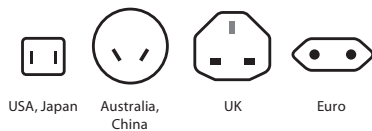

World Adapter MUV USB

Charge simultaneously:
2-pole Travel Adapter & USB Charger

With the World Adapter MUV USB travellers from all over the world can charge two USB devices and connect one unearthed 2-pole-plug simultaneously in more than 150 countries worldwide.

Specifications:

- Designed in Switzerland
- Suitable for all 2-pole (unearthed) devices
- Dual USB port for charging USB devices
- Inputs for: Euro, USA/Japan, Australia/China, UK
- Retractable plugs: Euro, USA/Japan, Australia/China, UK
- Input voltage: 100V – 250V
- Max. load: 2.5A
- Power rating: e.g. 100V – 250W / 250V – 625W
- Integrated fuse: T2.5A
- USB output: 5V / 2100mA

Compatibility

USA, Japan

Australia, China

UK

Euro

Weight:

Adapter: 131 g
Giftbox: 154 g

Dimensions: