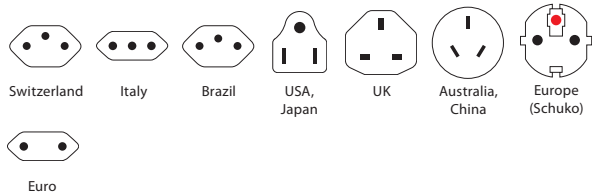

PRO Light USB – World

more compact: the smallest 3-pole world travel adapter with an integrated usb charger

The PRO Light USB – World ensures a simple and safe connection of 2- and 3-pole devices from and to more than 200 countries (thanks to the included World to Europe top). The available power of up to 1575 W makes it unique in its application even with powerful devices like laptops or hairdryers. Wherever the traveller comes from, the World Adapter PRO Light USB – World provides the safest solution of plugging in devices around the world.

Furthermore the dual USB port provides sufficient energy to charge two USB devices easily, even if another device is connected via the adapter at the same time.

Compatibility

Input

Output

Specifications

- Designed in Switzerland
- Suitable for equipment with 2- & 3-pole plugs
- Adapter input for: Switzerland, Italy, Brazil, USA/Japan, UK, Australia/China, Europe (Schuko & 2-pole Euro)
- Retractable plugs (3-pole): USA, UK, Australia/China, Europe (Schuko)
- Input voltage: 100 V – 250 V
- Max. load: 6.3 A
- Power rating: e.g. 100 V – 630 W / 250 V – 1575 W
- Integrated fuse: T6.3 A
- USB output: 5 V / 2400 mA shared
- Does not convert voltage

Weight

Adapter incl. top: 167 g
Retail packaging: 231 g

Dimensions

Adapter incl. top: L 70 mm W 58 mm H 67 mm
Retail packaging: L 150 mm W 150 mm H 75 mm

Packaging Unit

Master retail: 20
Dimensions master retail: L 345 mm W 410 mm H 385 mm
Pallet retail: 1000 pcs