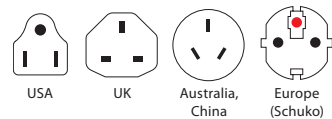

Furthermore the dual USB port provides sufficient energy to charge two USB devices easily, even if another device is connected via the adapter at the same time.

Compatibility

Input

Output

Specifications

- Designed in Switzerland
- Suitable for equipment with 2- & 3-pole plugs
- Adapter input for: Switzerland, Italy, Brazil, USA/Japan, UK, Australia/China, Europe (Schuko & 2-pole Euro)
- Retractable plugs (3-pole): USA, UK, Australia/China, Europe (Schuko)
- Input voltage: 100 V – 250 V
- Max. load: 6.3 A
- Power rating: e.g. 100 V – 630 W / 250 V – 1575 W
- Integrated fuse: T6.3 A
- USB output: 5 V / 2400 mA shared
- Does not convert voltage

Weight

Adapter incl. top: 167 g
Retail packaging: 231 g

Dimensions

Adapter incl. top: L 70 mm W 58 mm H 67 mm
Retail packaging: L 150 mm W 150 mm H 75 mm

Packaging Unit

Master retail: 20
Dimensions master retail: L 345 mm W 410 mm H 385 mm
Pallet retail: 1000 pcs