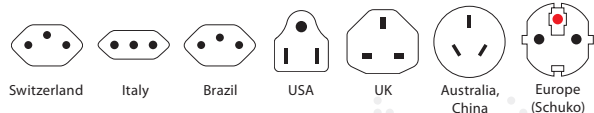

Adapter TÜV certified

PRO – World & USB

Compact and safe 3-pole adapter with usb-port

The most innovative PRO - World & USB adapter offers a two-in-one solution: Travellers from all over the world can safely connect all their 2- and 3-pole devices, including laptops and hairdryers, in more than 220 countries world-wide. In addition the detachable and inter-operable top provides a powerful USB port. Therefore you are able to charge one USB device while using the adapter with a power plug.

Compatibility

Input

Output

Specification

- Designed in Switzerland
- Suitable for equipment with earthed & unearthed plugs (2- & 3-pole)
- Receptacles for: Switzerland, Italy, Brazil, USA/Japan, UK, Australia/ China, Europe (Schuko & 2-pole Euro)
- Retractable plugs: Switzerland/Italy/Brazil, USA, UK, Australia/China, Europe (Schuko)
- Snap-on top with included USB port
- Input voltage: 100V – 250V
- Max. load: 6.3A
- Power rating: e.g. 100 V – 1000 W / 250 V – 2500 W
- Replaceable fuse: T6.3A
- USB output: 5 V / 2100 mA
- Does not convert voltage

Weight

Adapter incl. top: 207 g
Retail packaging: 262 g

Dimensions

Adapter incl. top: L 72 mm W 55 mm H 75 mm
Retail packaging: L 150 mm W 150 mm H 75 mm

Packaging Unit

Master retail: 20
Dimensions master retail: L 400 mm W 300 mm H 330 mm
Pallet retail: 1000 pcs

Standard colour: white

Description

PRO – World & USB, retail, white

Article-No.

1.302535

EAN-Code

7640166320388

Made in Thailand