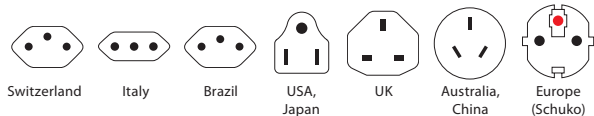

Compatibility

Input