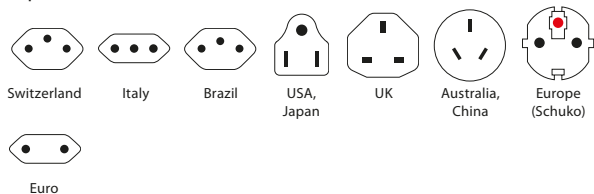

Compatibility

Input