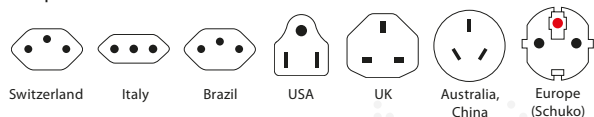

Output

Weight

Adapter incl. top: 182 g
Retail packaging: 237 g

Dimensions

Adapter incl. top: L 72 mm W 58 mm H 67 mm
Retail packaging: L 150 mm W 150 mm H 75 mm
Giftbox: L 57 mm W 72 mm H 68 mm

Packaging Unit

Master retail: 20
Dimensions master retail: L 345 mm W 410 mm H 385 mm
Pallet retail: 1000 pcs

Master giftbox: 50
Dimensions master giftbox: L 310 mm W 385 mm H 175 mm
Pallet giftbox: 3000 pcs

Standard colour: white