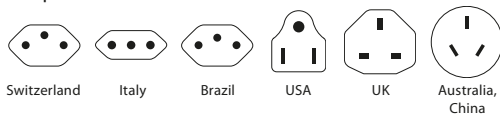

PRO

THE WORLD'S FIRST, SAFE AND compact 3-pole adapter

The PRO ensures simple and safe connection of 2- and 3-pole devices from Europe (Schuko & Euro) in more than 120 countries. The available power of up to 2500 W makes it unique in its application even with powerful devices like laptops or hairdryers. This is the safest way of plugging in devices around the world.

Compatibility

Input

Output

Specifications

- Designed in Switzerland
- Suitable for equipment with earthed & unearthed plugs (2- & 3-pole)
- Receptacles for: Europe (Schuko & 2-pole Euro)
- Retractable plugs: Italy/Switzerland/Brazil, USA, UK, Australia/China
- Input voltage: 100V – 250V
- Max. load: 6.3A
- Power rating: e.g. 100V – 1000W / 250V – 2500W
- Replaceable fuse: T6.3A
- Does not convert voltage