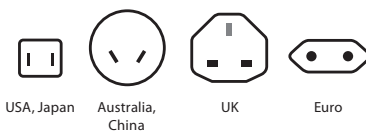

Compatibility

USA, Japan

Australia, China

UK

Euro