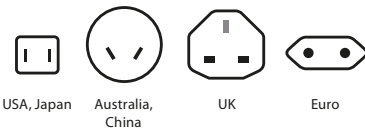

World Adapter MUV USB

Charge simultaneously:
2-pole Travel Adapter & USB Charger

With the World Adapter MUV USB travellers from all over the world can charge two USB devices and connect one unearthed 2-pole-plug simultaneously in more than 150 countries worldwide.

Specifications:

- Designed in Switzerland
- Suitable for all 2-pole (unearthed) devices
- Dual USB port for charging USB devices
- Inputs for: Euro, USA/Japan, Australia/China, UK (UK not in the Swiss version)
- Retractable plugs: Euro, USA/Japan, Australia/China, UK
- Input voltage: 100V – 250V
- Max. load: 2.5A
- Power rating: e.g. 100V – 250W / 250V – 625W
- Integrated fuse: T2.5A
- USB output: 5V / 2100mA

Compatibility

USA, Japan

Australia, China

UK

Euro

Weight:

Adapter: 131g
Retail packaging: 223g
Giftbox: 154g

Dimensions: