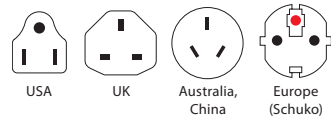

Specifications

- Designed in Switzerland
- Suitable for equipment with 2- & 3-pole plugs
- Adapter input for: Switzerland, Italy, Brazil, USA/Japan, UK, Australia/China, Europe (Schuko & 2-pole Euro)
- Retractable plugs (3-pole): USA, UK, Australia/China, Europe (Schuko)
- Input voltage: 100 V – 250 V
- Max. load: 6.3 A
- Power rating: e.g. 100 V – 630 W / 250 V – 1575 W
- Integrated fuse: T6.3 A
- Does not convert voltage

Compatibility

Input

Output

Weight

Adapter incl. top: 147 g
Retail packaging: 202 g

Dimensions

Adapter incl. top: L 61 mm W 58 mm H 67 mm
Retail packaging: L 150 mm W 150 mm H 75 mm

Packaging Unit