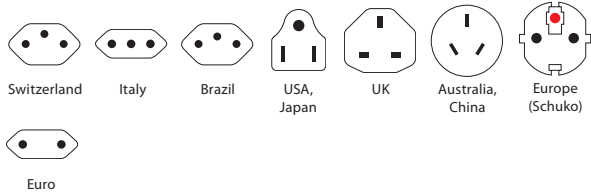

PRO Light – World

more compact: the smallest
3-pole world travel adapter

The PRO Light – World ensures a simple and safe connection of 2- and 3-pole devices from and to more than 200 countries. The available power of up to 1575 W makes it unique in its application even with powerful devices like laptops or hair-dryers. Wherever the traveller comes from, the World Adapter PRO Light – World provides the safest solution of plugging in devices around the world.

Specifications

- Designed in Switzerland
- Suitable for equipment with 2- & 3-pole plugs
- Adapter input for: Switzerland, Italy, Brazil, USA/Japan, UK, Australia/China, Europe (Schuko & 2-pole Euro)
- Retractable plugs (3-pole): USA, UK, Australia/China, Europe (Schuko)
- Input voltage: 100 V – 250 V
- Max. load: 6.3 A
- Power rating: e.g. 100 V – 630 W / 250 V – 1575 W
- Integrated fuse: T6.3 A
- Does not convert voltage

Compatibility

Input

Output

Weight

Adapter incl. top: 147 g
Retail packaging: 202 g

Dimensions

Adapter incl. top: L 61 mm W 58 mm H 67 mm
Retail packaging: L 150 mm W 150 mm H 75 mm

Packaging Unit