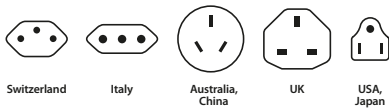

Compatibility

Input: